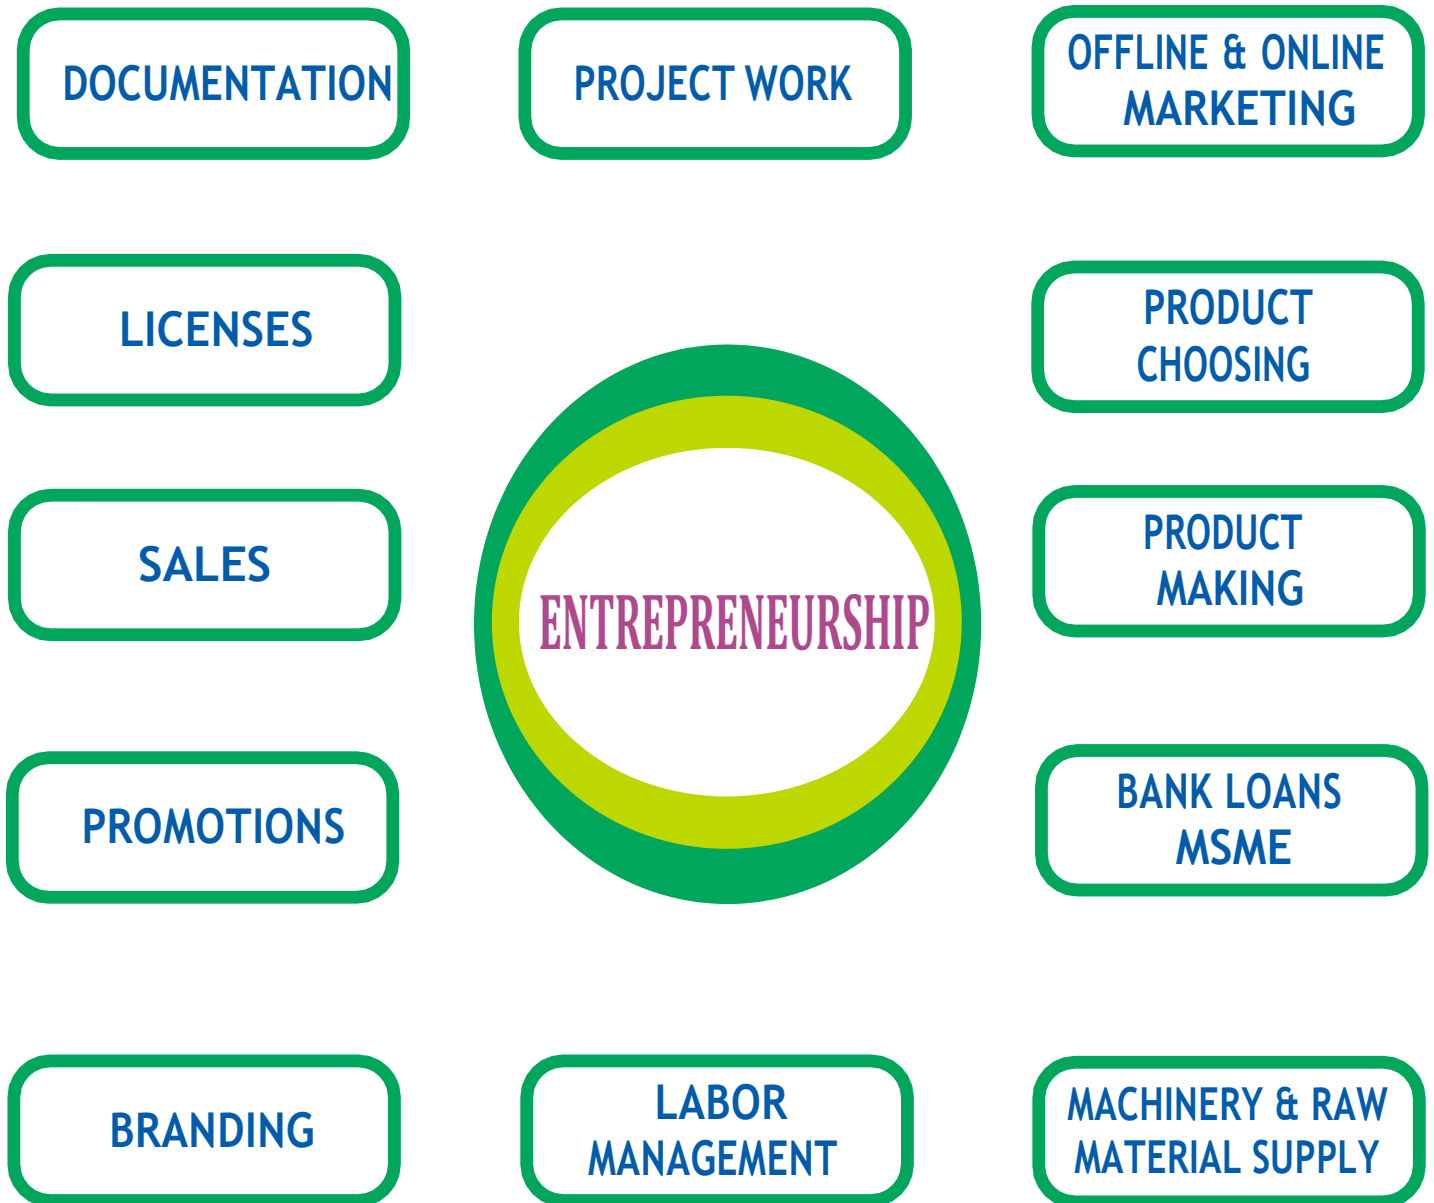

INDIA'S NO.1 INDUSTRIAL CONSULTANT

Plan Together....Work Together....

Help Together....Win Together....